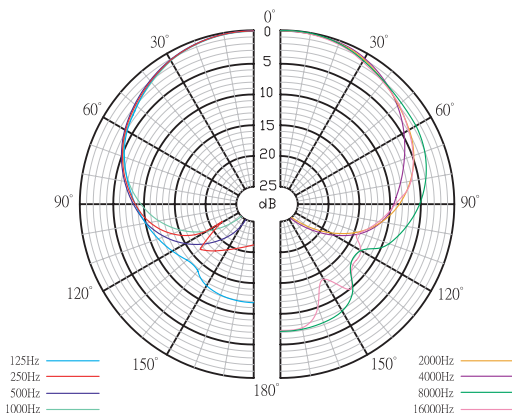

Frequency response

Polar diagram

Parts included

Quantity	Component
1	MW1-LMC Lavalier Microphone
1	Windscreen
1	Clip

Technical specifications

Electrical

Lavalier microphone	
Connector	Mini XLR (tiny QG)
Frequency range	100 Hz to 12 kHz
Polar pattern	Cardioid
Sensitivity (at 1 kHz)	-70 dB ± 3 dB
Impedance	2.2 kohm ±30%
Max SPL for 1% THD	130 dB (SPL)

Mechanical

Lavalier microphone	
Dimensions (L x D)	30 x 16 mm (1.18 x 0.63 in)
Color	Charcoal
Weight	20 g (0.04 lb)
Cable length	1 m (39.37 in)

Ordering information

MW1-LMC Lavalier microphone

Lavalier clip-on microphone with windscreen, for use with the Belt-pack transmitters MW1-LTX-F4, MW1-LTX-F5 and MW1-LTX-F6.