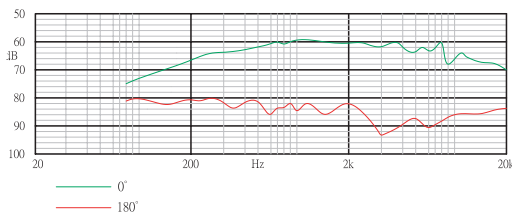

Frequency response

Polar diagram

Parts included

Quantity	Component
1	MW1-LMC Lavalier Microphone
1	Windscreen
1	Clip

Technical specifications

Electrical

Lavalier microphone	
Connector	Mini XLR (tiny QG)
Frequency range	100 Hz to 12 kHz
Polar pattern	Cardioid
Sensitivity (at 1 kHz)	-70 dB ± 3 dB
Impedance	2.2 kohm ±30%
Max SPL for 1% THD	130 dB (SPL)

Mechanical

Lavalier microphone	
Dimensions (L x D)	30 x 16 mm (1.18 x 0.63 in)
Color	Charcoal
Weight	20 g (0.04 lb)
Cable length	1 m (39.37 in)

Ordering information

MW1-LMC Lavalier microphone

Lavalier clip-on microphone with windscreen, for use with the Belt-pack transmitters MW1-LTX-F4, MW1-LTX-F5 and MW1-LTX-F6.