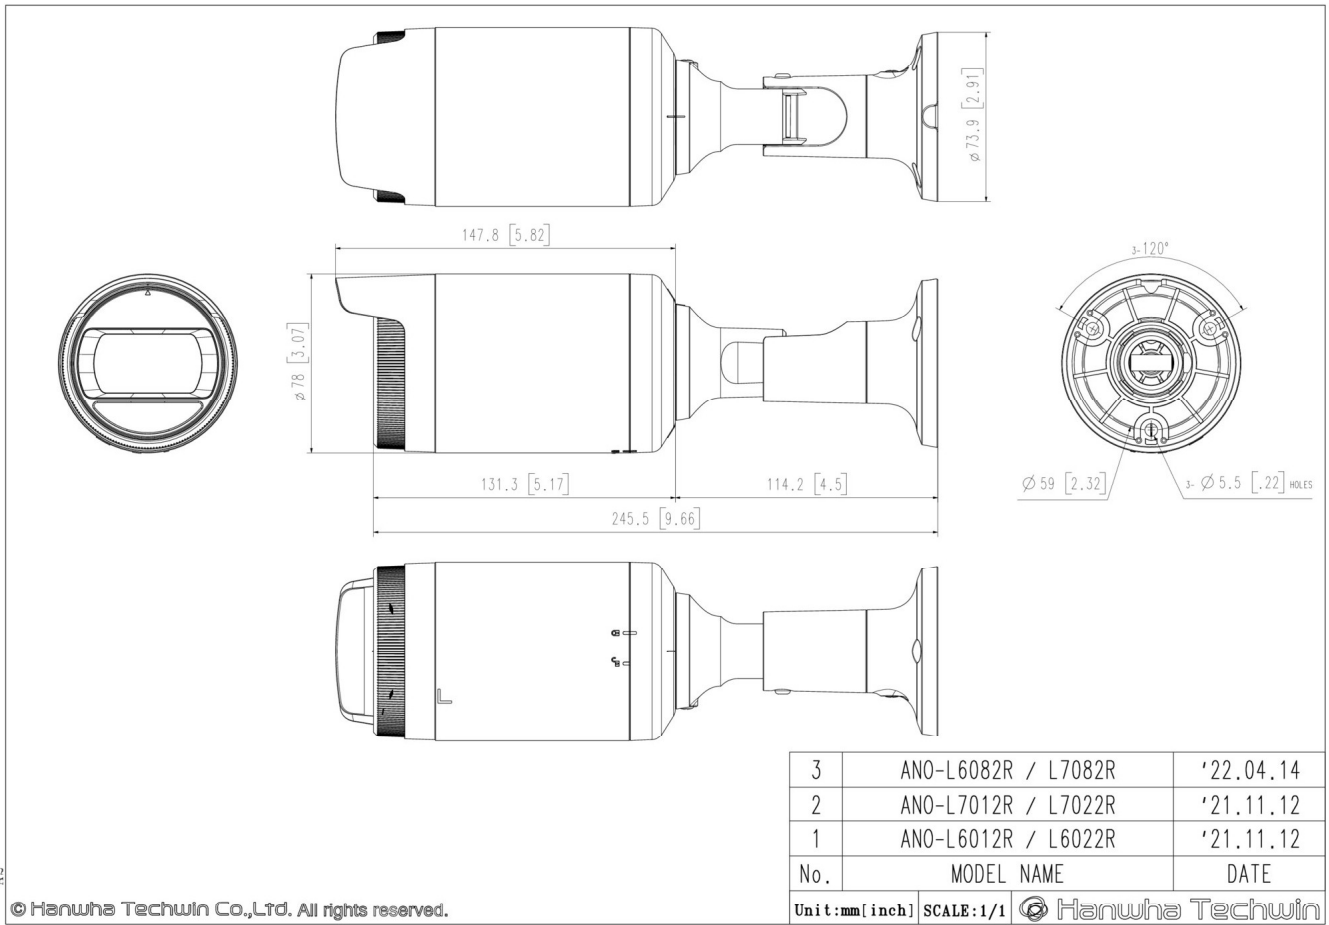

Mechanical

Color	White
Material	Plastic
RAL Code	RAL9003
Product Dimensions	ø78.0x262.0mm(ø3.07x10.31")
Product Weight	390g(0.86lb)

Certifications & Standards

EMC	FCC 47 CFR 15 Subpart B Class A, ICES-3(A)/NMB-3(A), CE/UKCA - EN55032 Class A, EN 50130-4, EN 61000-3-2, EN 61000-3-3, VCCI CISPR 32 Class A, RCM AS-NZS CISPR 32 Class A, KS C 9832 Class A, KS C 9835
Safety	UL 60950-1, CAN/CSA C22.2 NO. 60950-1, IEC 62471
Environment	IEC/EN 63000, IEC 60529 IP66

2MP IR Bullet Camera

CAD

Unit: mm [inch]

A2

© Hanwha Techwin Co.,Ltd. All rights reserved.